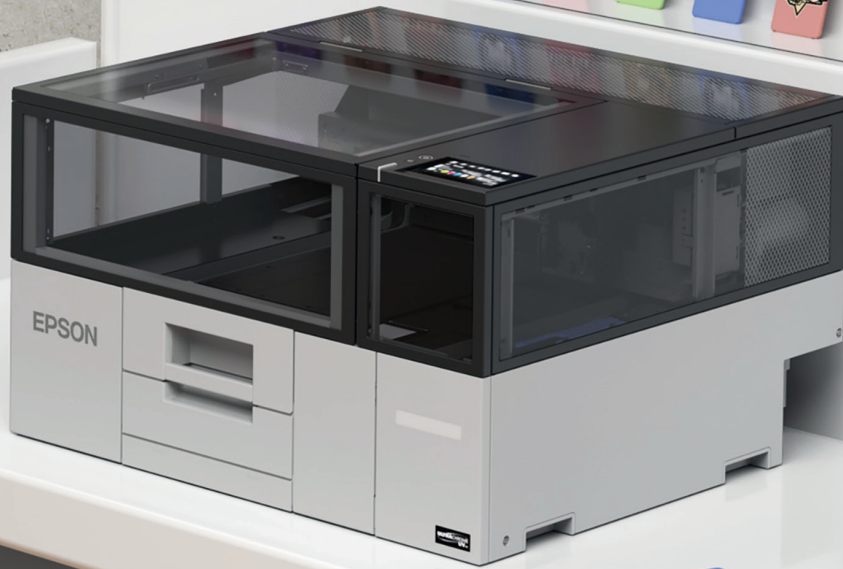

SureColor V1000

Unleash your creativity with A4 UV printing

EPSON[®]

High-quality UV printing from a compact footprint

The Epson SureColor V1000 A4 UV flatbed printer is the ideal, affordable solution for businesses creating personalised gifts, corporate merchandise, eye-catching signage, and promotional products. Its compact design enables direct printing onto a vast array of hard surfaces up to 70 mm thick, including acrylic, polycarbonate, PVC, aluminum, polyester, foamboard, styrene, wood, and stone.

Signage printers

Ideal for high-quality, multi-material applications, including signage and POS (up to A4).

Photo retailers

Create customised photo products such as custom acrylic photo blocks, album covers, slates and metal panels.

Streamlined process

While traditional screen and pad printing methods for personalised promotional goods can involve multiple steps, such as screen preparation, ink application, and curing, the SureColor V1000 simplifies the process to only one step, resulting in faster production times and streamlined workflows.

Easy all front operation

The SureColor V1000 is easy to operate with intuitive software and automatic cleaning and maintenance, operated from the touchscreen.

Printing on demand

Personalised merchandise on demand – you can print easily from Wi-Fi, USB or network connections using Epson Edge Print RIP software, which comes as standard.