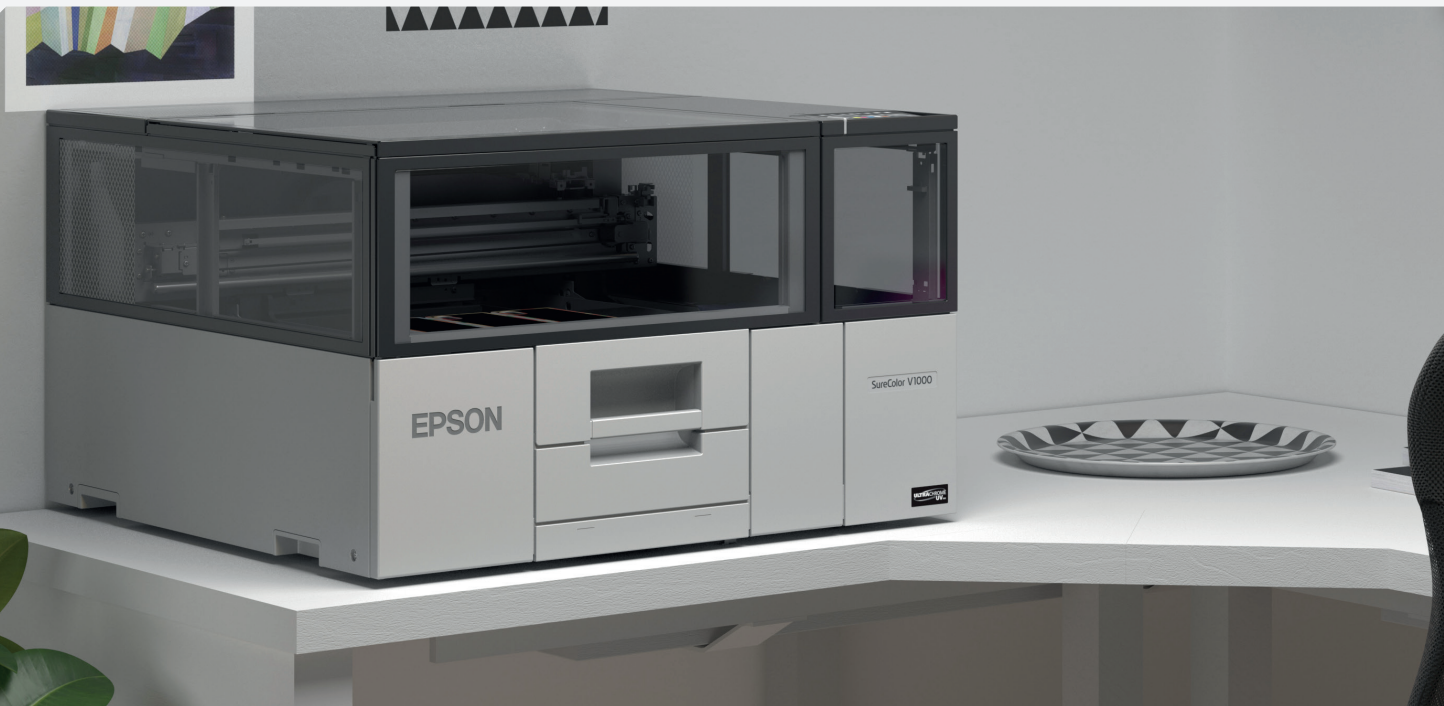

Peace of mind

Epson 3-year Onsite CoverPlus warranty included.